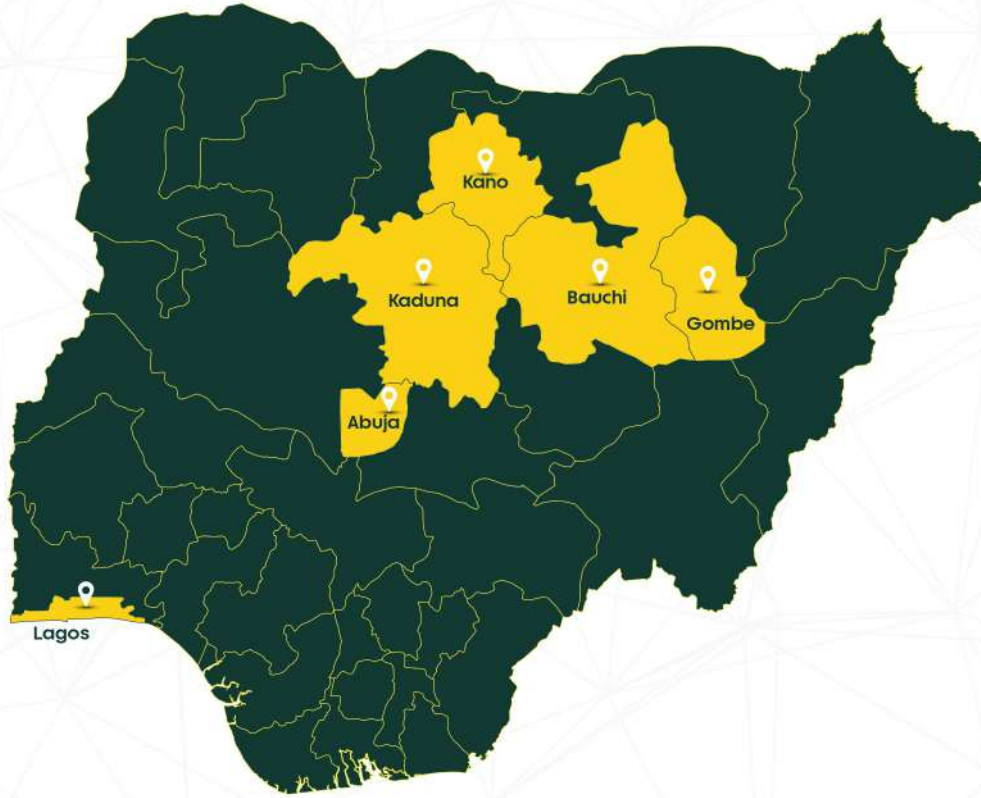

Our Foot Prints and Project Locations

Strategic Partners

Bankers:

Renewable Energy Partner

Construction Partner

**Technique
Urban Ltd**

Construction Partner

ACE Bridge

Our Happy Clients

**Technique
Urban Ltd**

ACE Bridge

Zlevenz Projects